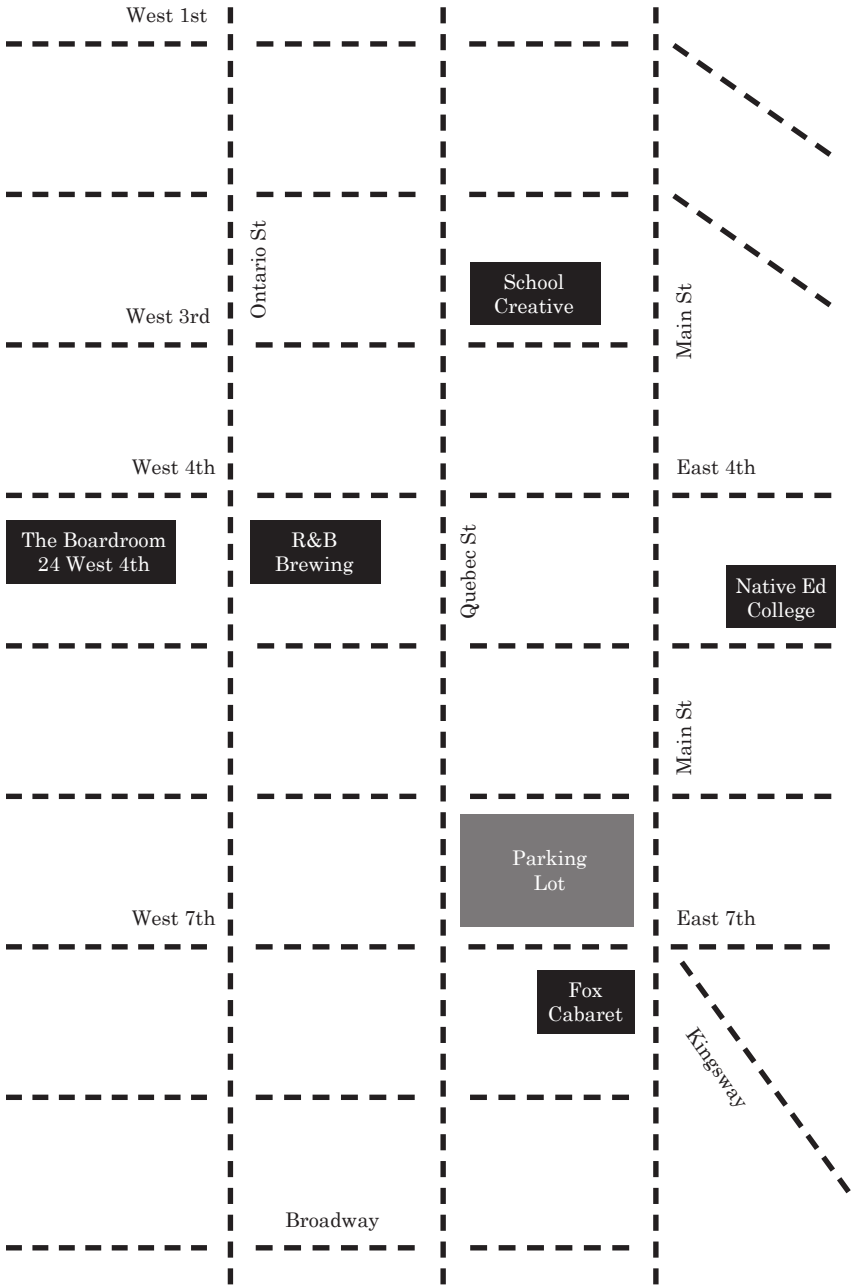

Festival Venue Map

Venues

School Creative

112 East 3rd Avenue, Vancouver

The Boardroom

24 West 4th Avenue, Vancouver

R&B Brewing

1-54 East 4th Avenue, Vancouver

Native Education College

285 East 5th Avenue, Vancouver

The Fox Cabaret

2321 Main Street, Vancouver

Growing Room takes place on the traditional, unceded, and ancestral territory of the Musqueam, Tsleil-Waututh, and Squamish peoples.

Events at the Fox Cabaret and R&B Brewing are 19+ only.

Getting Here

All venues are easily accessible by **transit**, including the #84, #3, #99, and #9 bus routes, the Olympic Village Station on the Canada Line, and the Main Street - Science World Station on the Expo Line. Information on bus routes and schedules can be found at translink.ca.

Free parking is available in the parking lot at the Native Education College, while there is a **paid parking** lot on 6th and Main near the Fox Cabaret. Street parking is available on any of the numbered streets west of Ontario Street after 4pm on weekdays and on weekends. There is also limited street parking available on 3rd Street in front of School Creative.